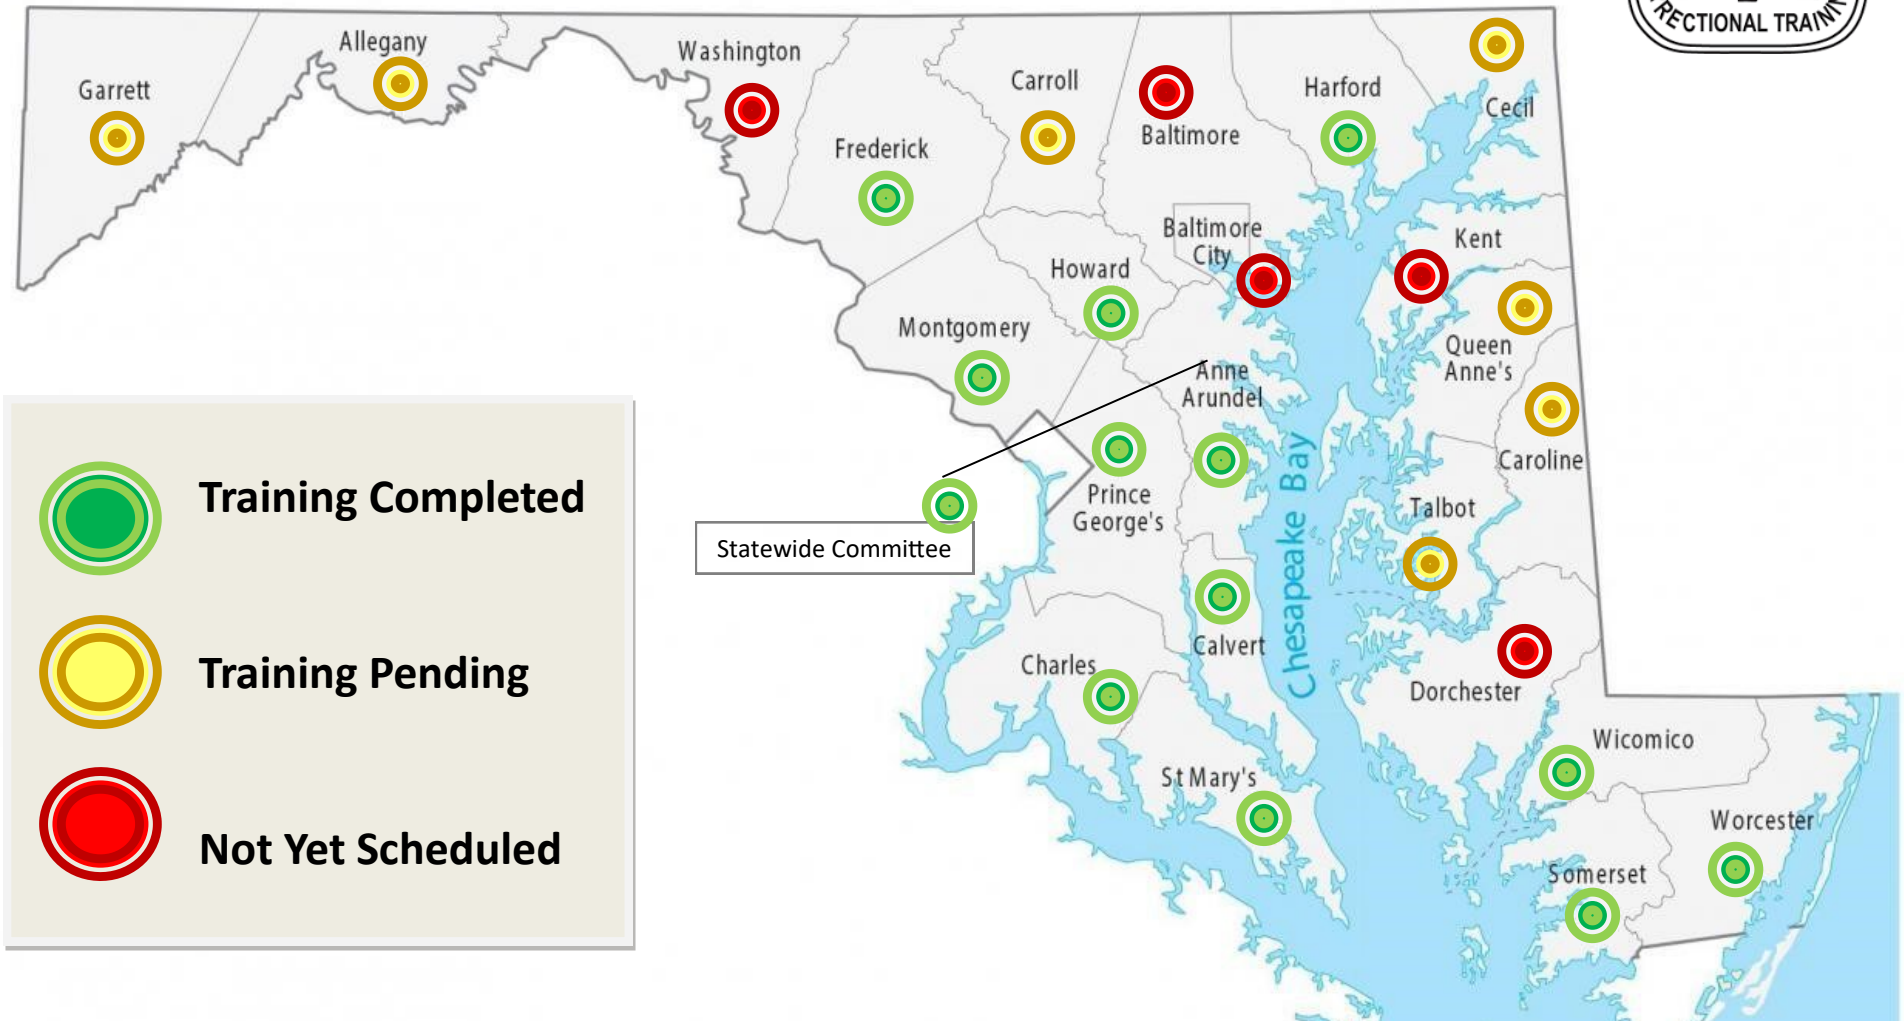

MD Police & Correctional Training Commissions Police Procedure Training Administrative Charging Committees Training Status

Click on a colored circle for a link to the county's ACC information website.
Visit [MDLE.net](https://mdle.net)'s Police Training & Standards Commission site for additional ACC information.
Contact PAB.ACC@maryland.gov with any questions!